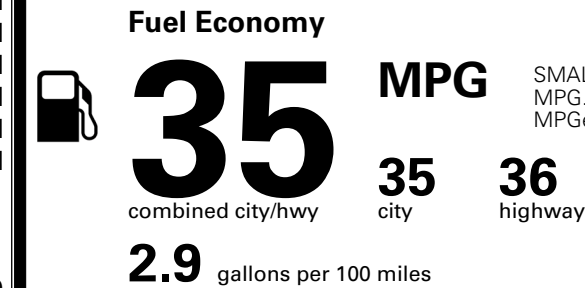

\$1,000.00

\$200.00

\$155.00

MSRP INCLUDING OPTIONS

\$ 35,145.00

INLAND FREIGHT AND HANDLING

\$ 1,495.00

TOTAL MANUFACTURER'S SUGGESTED RETAIL PRICE ▶

\$ 36,640.00

TOTAL ADDITIONAL WEIGHT: 7.4

EPA DOT Fuel Economy and Environment

Gasoline Vehicle

SMALL SUVs range from 14 to 138 MPG. The best vehicle rates 146 MPGe.

You save
\$1,500
 in fuel costs
 over 5 years
 compared to the
 average new vehicle.