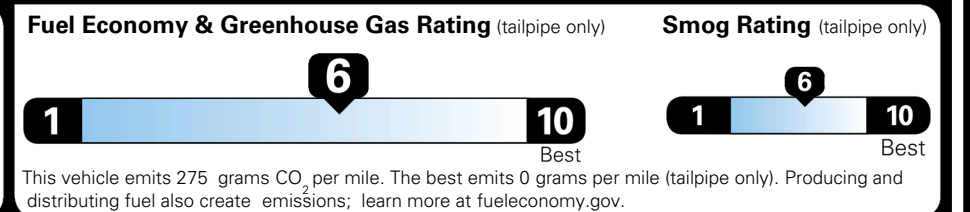

TOTAL ADDITIONAL WEIGHT: 11.2

EPA DOT Fuel Economy and Environment

Gasoline Vehicle

You save \$750
 in fuel costs over 5 years compared to the average new vehicle.

Annual fuel cost \$1,550

Actual results will vary for many reasons, including driving conditions and how you drive and maintain your vehicle. The average new vehicle gets 29 MPG and costs \$8,500 to fuel over 5 years. Cost estimates are based on 15,000 miles per year at \$ 3.30 per gallon. MPGe is miles per gasoline gallon equivalent. Vehicle emissions are a significant cause of climate change and smog.