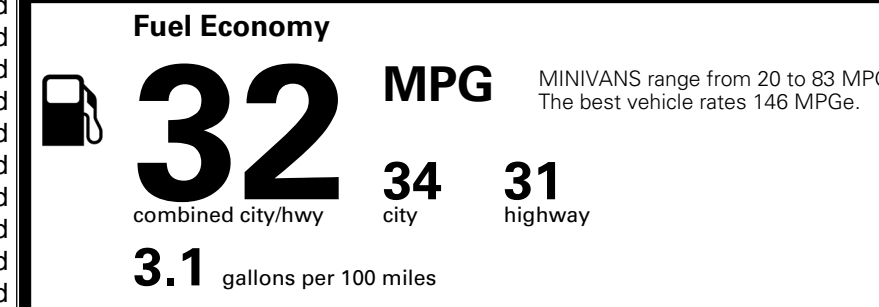

\$495.00
 Included

 \$315.00
 \$160.00

MSRP INCLUDING OPTIONS

\$ 54,460.00

INLAND FREIGHT AND HANDLING

\$ 1,545.00

TOTAL MANUFACTURER'S SUGGESTED RETAIL PRICE ▶

\$ 56,005.00

TOTAL ADDITIONAL WEIGHT: 11.2

EPA DOT Fuel Economy and Environment

Gasoline Vehicle

You save \$750
 in fuel costs over 5 years compared to the average new vehicle.

Annual fuel cost \$1,550

Actual results will vary for many reasons, including driving conditions and how you drive and maintain your vehicle. The average new vehicle gets 29 MPG and costs \$8,500 to fuel over 5 years. Cost estimates are based on 15,000 miles per year at \$ 3.30 per gallon. MPGe is miles per gasoline gallon equivalent. Vehicle emissions are a significant cause of climate change and smog.