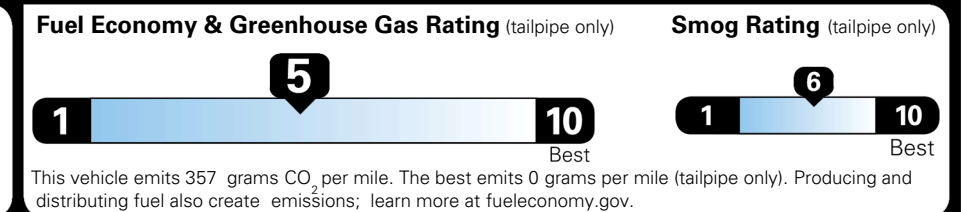

INLAND FREIGHT AND HANDLING \$ 1,495.00

TOTAL MANUFACTURER'S SUGGESTED RETAIL PRICE ▶

\$ 39,515.00

TOTAL ADDITIONAL WEIGHT: 6.6

*Additional terms and conditions apply.
 **Kia Connect may be currently unavailable for some Model Year 2022 and newer vehicles sold or purchased in Massachusetts; please see owners.kia.com for more information.
 NOTE: When you purchase this vehicle, Kia America, Inc. collects personal information you provide to the dealership. For information on our collection and use of personal information and your rights, please see our Privacy Policy on www.kia.com.

EPA DOT Fuel Economy and Environment

Gasoline Vehicle

You spend
\$1,500
 more in fuel costs
 over 5 years
 compared to the
 average new vehicle.

Annual fuel cost
\$2,000

Actual results will vary for many reasons, including driving conditions and how you drive and maintain your vehicle. The average new vehicle gets 29 MPG and costs \$8,500 to fuel over 5 years. Cost estimates are based on 15,000 miles per year at \$ 3.30 per gallon. MPGe is miles per gasoline gallon equivalent. Vehicle emissions are a significant cause of climate change and smog.