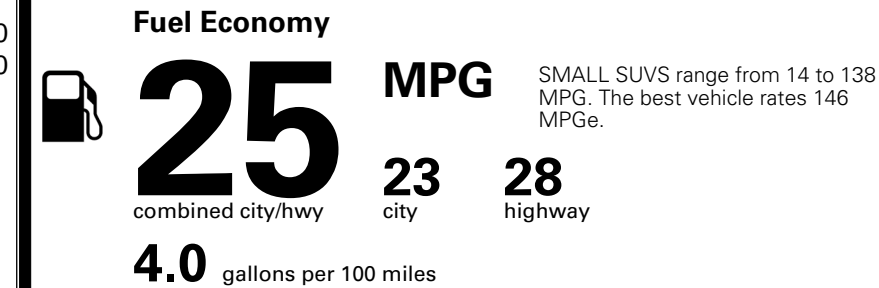

INLAND FREIGHT AND HANDLING \$ 1,495.00

TOTAL MANUFACTURER'S SUGGESTED RETAIL PRICE ▶

\$ 39,515.00

TOTAL ADDITIONAL WEIGHT: 6.6

*Additional terms and conditions apply.
 **Kia Connect may be currently unavailable for some Model Year 2022 and newer vehicles sold or purchased in Massachusetts; please see owners.kia.com for more information.
 NOTE: When you purchase this vehicle, Kia America, Inc. collects personal information you provide to the dealership. For information on our collection and use of personal information and your rights, please see our Privacy Policy on www.kia.com.

EPA DOT Fuel Economy and Environment

Gasoline Vehicle

You spend
\$1,500
 more in fuel costs
 over 5 years
 compared to the
 average new vehicle.

Annual fuel cost
\$2,000

Actual results will vary for many reasons, including driving conditions and how you drive and maintain your vehicle. The average new vehicle gets 29 MPG and costs \$8,500 to fuel over 5 years. Cost estimates are based on 15,000 miles per year at \$ 3.30 per gallon. MPGe is miles per gasoline gallon equivalent. Vehicle emissions are a significant cause of climate change and smog.