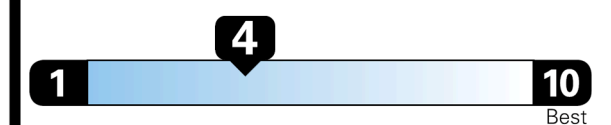

2027 TELLURIDE X-PRO SX-PRESTIGE AWD

MODEL/OPT.CODE: JAC44B5 / 12
EXTERIOR COLOR: EBONY BLACK
INTERIOR COLOR: BLACK
VEHICLE ID NUMBER: 5XYPLES18VG035721
PORT OF ENTRY: WEST POINT

Sold To: MI019
Williams Kia
2750 U.S. 31 SOUTH
TRAVERSE CITY MI 49684

Ship To: MI019

STANDARD FEATURES

STANDARD SX-PRESTIGE AWD FEATURES

MECHANICAL
2.5L Turbo Engine; 274hp & 311 lb-ft Torque
8-Speed Automatic Transmission
All-Wheel Drive w/ Terrain Mode
Self-Leveling Rear Suspension

ADVANCED DRIVER-ASSISTANCE SYSTEMS

Forward Collision-Avoidance Assist 2
Blind-Spot Collision-Avoidance Assist
Rear Cross-Traffic Collision-Avoidance Assist
Lane Keeping Assist & Lane Following Assist 2
Safe Exit Assist & Highway Driving Assist 2
Parking Distance Warning - Forward / Reverse / Side
Parking Collision-Avoidance Assist - Reverse
Surround View Monitor & Blind-Spot View Monitor
Remote Smart Parking Assist
Navigation-Based Smart Cruise Control-Curve

SAFETY

Dual Front Advanced Airbags & Driver's Knee Airbag
Dual Front and Rear Seat-Mounted Side Airbags
Front Center & Full-Length Curtain Airbags

INTERIOR, COMFORT & CONVENIENCE

Dual 12.3" Screen Panoramic Display w/ Navigation
Head-Up Display and Ergo Motion Driver's Seat
Kia Connect w/Comp 3-Yr Ultimate.* Where Available**
SIRIUSXM® w/Free 3-Mo. Subscription*
Meridian Premium Audio System
Digital Rear View Mirror & 115V Inverter Outlet
Dual Wireless Phone Charger & HomeLink™ Garage Opener
SynTex & SynTex Suede Seating Material
Heated & Ventilated Power Adjustable Front Seats
Heated & Ventilated 2nd Row Captain's Chairs (2 Seats)
Power Tilt & Telescopic Heated Steering Wheel w/ Memory
Engineered Wood Interior Accents

EXTERIOR