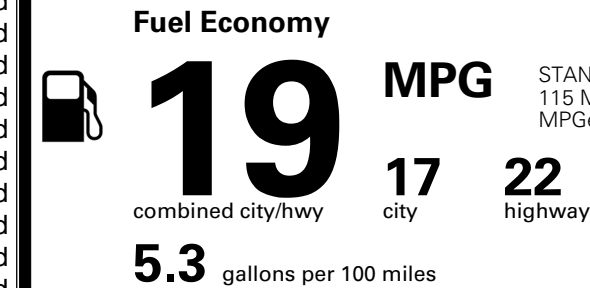

\$495.00
 \$295.00
 \$250.00

MSRP INCLUDING OPTIONS

\$ 57,830.00

INLAND FREIGHT AND HANDLING

\$ 1,545.00

TOTAL MANUFACTURER'S SUGGESTED RETAIL PRICE ▶

\$ 59,375.00

TOTAL ADDITIONAL WEIGHT: 7.2

EPA DOT Fuel Economy and Environment

Gasoline Vehicle

STANDARD SUVs range from 13 to 115 MPG. The best vehicle rates 146 MPGe.

You spend
\$4,250
 more in fuel costs
 over 5 years
 compared to the
 average new vehicle.

Annual fuel cost
\$2,450

Fuel Economy & Greenhouse Gas Rating (tailpipe only)

Smog Rating (tailpipe only)

This vehicle emits 467 grams CO₂ per mile. The best emits 0 grams per mile (tailpipe only). Producing and distributing fuel also create emissions; learn more at fueleconomy.gov.