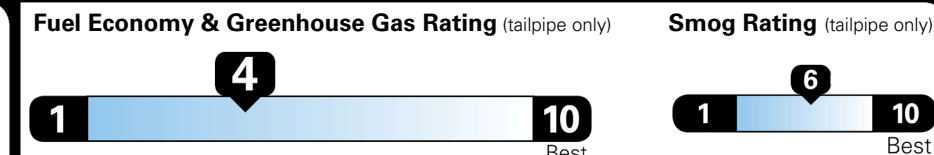

This vehicle emits 429 grams CO₂ per mile. The best emits 0 grams per mile (tailpipe only). Producing and distributing fuel also create emissions; learn more at fueleconomy.gov.

Actual results will vary for many reasons, including driving conditions and how you drive and maintain your vehicle. The average new vehicle gets 29 MPG and costs $8,000 to fuel over 5 years. Cost estimates are based on 15,000 miles per year at $ 3.10 per gallon. MPGe is miles per gasoline gallon equivalent. Vehicle emissions are a significant cause of climate change and smog.

fueleconomy.gov

Calculate personalized estimates and compare vehicles

GOVERNMENT 5-STAR SAFETY RATINGS

Overall Vehicle Score Not Rated

Based on the combined rating of frontal, side and rollover.
Should ONLY be compared to other vehicles of similar size and weight.

Frontal Driver Not Rated

Crash Passenger Not Rated

Based on the risk of injury in a frontal impact.
Should ONLY be compared to other vehicles of similar size and weight.

Side Front seat Not Rated

Crash Rear seat Not Rated

Star ratings based on the risk of injury in a side impact.

Rollover Not Rated

Star ratings based on the risk of rollover in a single-vehicle crash.

Star ratings range from 1 to 5 stars (★★★★★) with 5 being the highest.

Source: National Highway Traffic Safety Administration (NHTSA).

www.safercar.gov or 1-888-327-4236

Manufacturer's suggested retail price includes Manufacturer's recommended pre-delivery service. License and title fees, state and local taxes and other dealer installed options and accessories are not included in the manufacturer's suggested retail price.

PARTS CONTENT INFORMATION

FOR VEHICLES IN THIS CAR LINE U.S./CANADIAN PARTS CONTENT: 50 %

MAJOR SOURCES OF FOREIGN PARTS: KOREA: 35%

NOTE: PARTS CONTENT DOES NOT INCLUDE FINAL ASSEMBLY, DISTRIBUTION, OR OTHER NON-PARTS COSTS.

FOR THIS VEHICLE FINAL ASSEMBLY POINT: WEST POINT, GA, USA

COUNTRY OF ORIGIN

ENGINE (MOTOR): KOREA

TRANSMISSION: USA