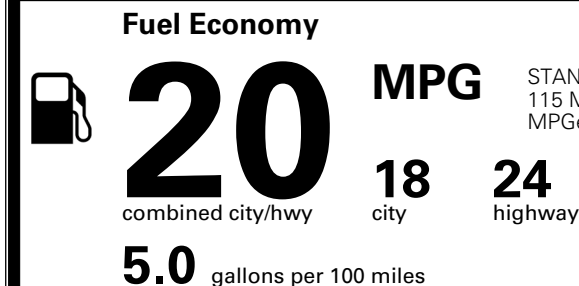

MSRP INCLUDING OPTIONS

\$ 44,875.00

INLAND FREIGHT AND HANDLING

\$ 1,545.00

TOTAL MANUFACTURER'S SUGGESTED RETAIL PRICE ▶

\$ 46,420.00

TOTAL ADDITIONAL WEIGHT: 10.8

*Additional terms and conditions apply.

EPA DOT Fuel Economy and Environment

Gasoline Vehicle

STANDARD SUVS range from 13 to 115 MPG. The best vehicle rates 146 MPGe.

You spend
\$3,500
 more in fuel costs
 over 5 years
 compared to the
 average new vehicle.