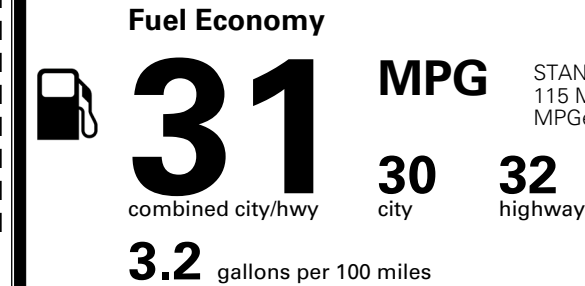

\$ 54,985.00

INLAND FREIGHT AND HANDLING

\$ 1,545.00

TOTAL MANUFACTURER'S SUGGESTED RETAIL PRICE ▶

\$ 56,530.00

TOTAL ADDITIONAL WEIGHT:

*Additional terms and conditions apply.

**Kia Connect may be currently unavailable for some Model Year 2022 and newer vehicles sold or purchased in Massachusetts; please see owners.kia.com for more information.

EPA DOT Fuel Economy and Environment

Gasoline Vehicle

STANDARD SUVS range from 13 to 115 MPG. The best vehicle rates 146 MPGe.

You save \$500
 in fuel costs over 5 years compared to the average new vehicle.