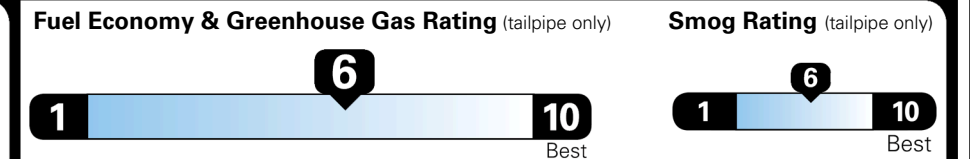

This vehicle emits 281 grams CO₂ per mile. The best emits 0 grams per mile (tailpipe only). Producing and distributing fuel also create emissions; learn more at fueleconomy.gov.

Actual results will vary for many reasons, including driving conditions and how you drive and maintain your vehicle. The average new vehicle gets 29 MPG and costs $8,000 to fuel over 5 years. Cost estimates are based on 15,000 miles per year at $ 3.10 per gallon. MPGe is miles per gasoline gallon equivalent. Vehicle emissions are a significant cause of climate change and smog.

fueleconomy.gov

Calculate personalized estimates and compare vehicles

GOVERNMENT 5-STAR SAFETY RATINGS

Overall Vehicle Score Not Rated

Based on the combined rating of frontal, side and rollover. Should ONLY be compared to other vehicles of similar size and weight.

Frontal Driver Not Rated

Crash Passenger Not Rated

Based on the risk of injury in a frontal impact. Should ONLY be compared to other vehicles of similar size and weight.

Side Front seat Not Rated

Crash Rear seat Not Rated

Star ratings based on the risk of injury in a side impact.

Rollover Not Rated

Star ratings based on the risk of rollover in a single-vehicle crash.

Star ratings range from 1 to 5 stars (★★★★★) with 5 being the highest.

Source: National Highway Traffic Safety Administration (NHTSA).

www.safercar.gov or 1-888-327-4236

Manufacturer's suggested retail price includes Manufacturer's recommended pre-delivery service. License and title fees, state and local taxes and other dealer installed options and accessories are not included in the manufacturer's suggested retail price.

PARTS CONTENT INFORMATION

FOR VEHICLES IN THIS CAR LINE U.S./CANADIAN PARTS CONTENT: 45 %

MAJOR SOURCES OF FOREIGN PARTS: KOREA: 40%

NOTE: PARTS CONTENT DOES NOT INCLUDE FINAL ASSEMBLY, DISTRIBUTION, OR OTHER NON-PARTS COSTS.

FOR THIS VEHICLE FINAL ASSEMBLY POINT: WEST POINT, GA, USA

COUNTRY OF ORIGIN

ENGINE (MOTOR): KOREA

TRANSMISSION: MEXICO