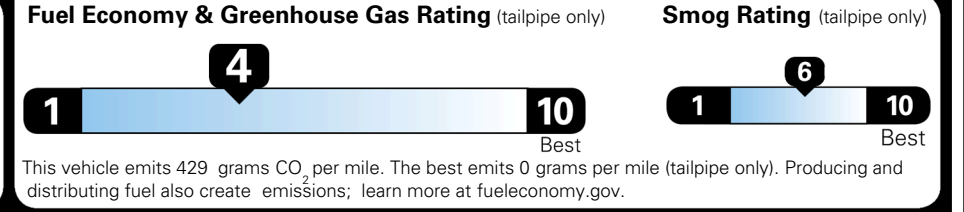

Actual results will vary for many reasons, including driving conditions and how you drive and maintain your vehicle. The average new vehicle gets 29 MPG and costs $8,500 to fuel over 5 years. Cost estimates are based on 15,000 miles per year at $ 3.30 per gallon. MPGe is miles per gasoline gallon equivalent. Vehicle emissions are a significant cause of climate change and smog.

fueleconomy.gov

Calculate personalized estimates and compare vehicles

GOVERNMENT 5-STAR SAFETY RATINGS

Overall Vehicle Score	Not Rated	
Based on the combined rating of frontal, side and rollover. Should ONLY be compared to other vehicles of similar size and weight.		
Frontal Crash	Driver	Not Rated
	Passenger	Not Rated
Based on the risk of injury in a frontal impact. Should ONLY be compared to other vehicles of similar size and weight.		
Side Crash	Front seat	Not Rated
	Rear seat	Not Rated
Star ratings based on the risk of injury in a side impact.		
Rollover	Not Rated	
Star ratings based on the risk of rollover in a single-vehicle crash.		

Star ratings range from 1 to 5 stars (★★★★★) with 5 being the highest. Source: National Highway Traffic Safety Administration (NHTSA). www.safercar.gov or 1-888-327-4236

Manufacturer's suggested retail price includes Manufacturer's recommended pre-delivery service. License and title fees, state and local taxes and other dealer installed options and accessories are not included in the manufacturer's suggested retail price.

PARTS CONTENT INFORMATION

FOR VEHICLES IN THIS CAR LINE U.S./CANADIAN PARTS CONTENT: 50 %

MAJOR SOURCES OF FOREIGN PARTS: KOREA: 35%

NOTE: PARTS CONTENT DOES NOT INCLUDE FINAL ASSEMBLY, DISTRIBUTION, OR OTHER NON-PARTS COSTS.

FOR THIS VEHICLE FINAL ASSEMBLY POINT: WEST POINT, GA, USA

COUNTRY OF ORIGIN ENGINE (MOTOR): KOREA

TRANSMISSION: USA