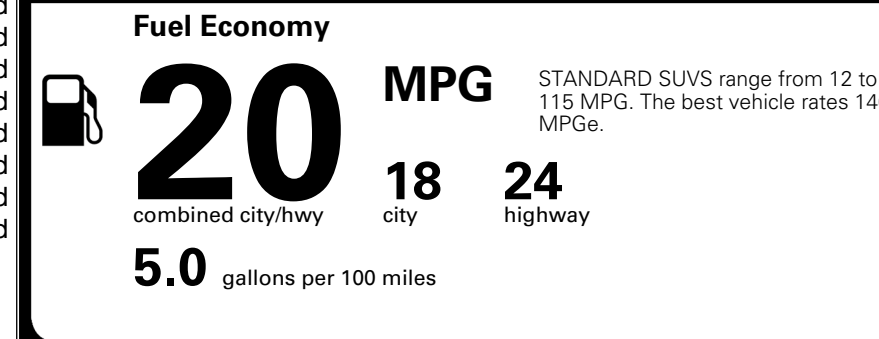

EPA DOT Fuel Economy and Environment

Gasoline Vehicle

You spend \$4,000 more in fuel costs over 5 years compared to the average new vehicle.

Annual fuel cost \$2,500

Actual results will vary for many reasons, including driving conditions and how you drive and maintain your vehicle. The average new vehicle gets 29 MPG and costs \$8,500 to fuel over 5 years. Cost estimates are based on 15,000 miles per year at \$ 3.30 per gallon. MPGe is miles per gasoline gallon equivalent. Vehicle emissions are a significant cause of climate change and smog.