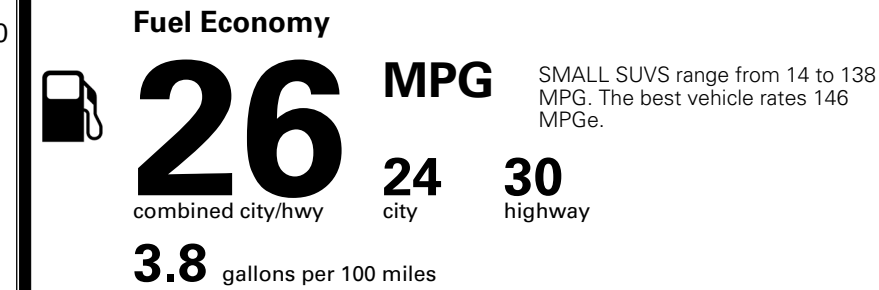

\$200.00

MSRP INCLUDING OPTIONS

\$ 33,290.00

INLAND FREIGHT AND HANDLING

\$ 1,495.00

TOTAL MANUFACTURER'S SUGGESTED RETAIL PRICE ▶

\$ 34,785.00

*Additional terms and conditions apply.
 **Kia Connect may be currently unavailable for some Model Year 2022 and newer vehicles sold or purchased in Massachusetts; please see owners.kia.com for more information.
 NOTE: When you purchase this vehicle, Kia America, Inc. collects personal information you provide to the dealership. For information on our collection and use of personal information and your rights, please see our Privacy Policy on www.kia.com.

TOTAL ADDITIONAL WEIGHT: 6.6

EPA DOT Fuel Economy and Environment

Gasoline Vehicle

You spend \$1,000 more in fuel costs over 5 years compared to the average new vehicle.

Annual fuel cost \$1,900

Actual results will vary for many reasons, including driving conditions and how you drive and maintain your vehicle. The average new vehicle gets 29 MPG and costs \$8,500 to fuel over 5 years. Cost estimates are based on 15,000 miles per year at \$ 3.30 per gallon. MPGe is miles per gasoline gallon equivalent. Vehicle emissions are a significant cause of climate change and smog.